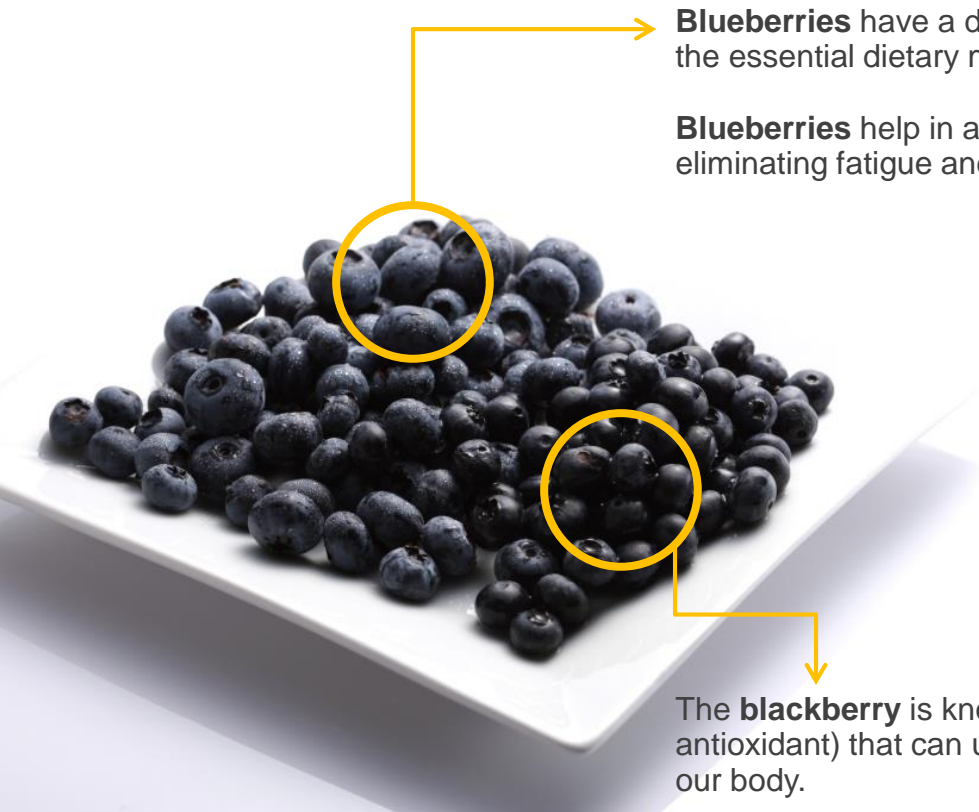

Ingredients

Plums are an excellent source of fiber, vitamin A, calcium, magnesium, iron and potassium.

Dark plums powerfully unplugged mucoid plaque, stimulate bowel movement which eventually prevent constipation. Like all fruits, dark plum contain a substantial amount of vitamin C and rich in vitamins and minerals that beneficial to the skin.

Glace plum promotes intestinal peristalsis (rhythmic contraction of smooth muscles to propel contents thru digestive tract)

NO Additive 无添加物 酸味料・香料

Ingredients

Blueberries have a diverse range of micronutrients, with notably high levels of the essential dietary mineral iron, and antioxidant vitamins C and E .